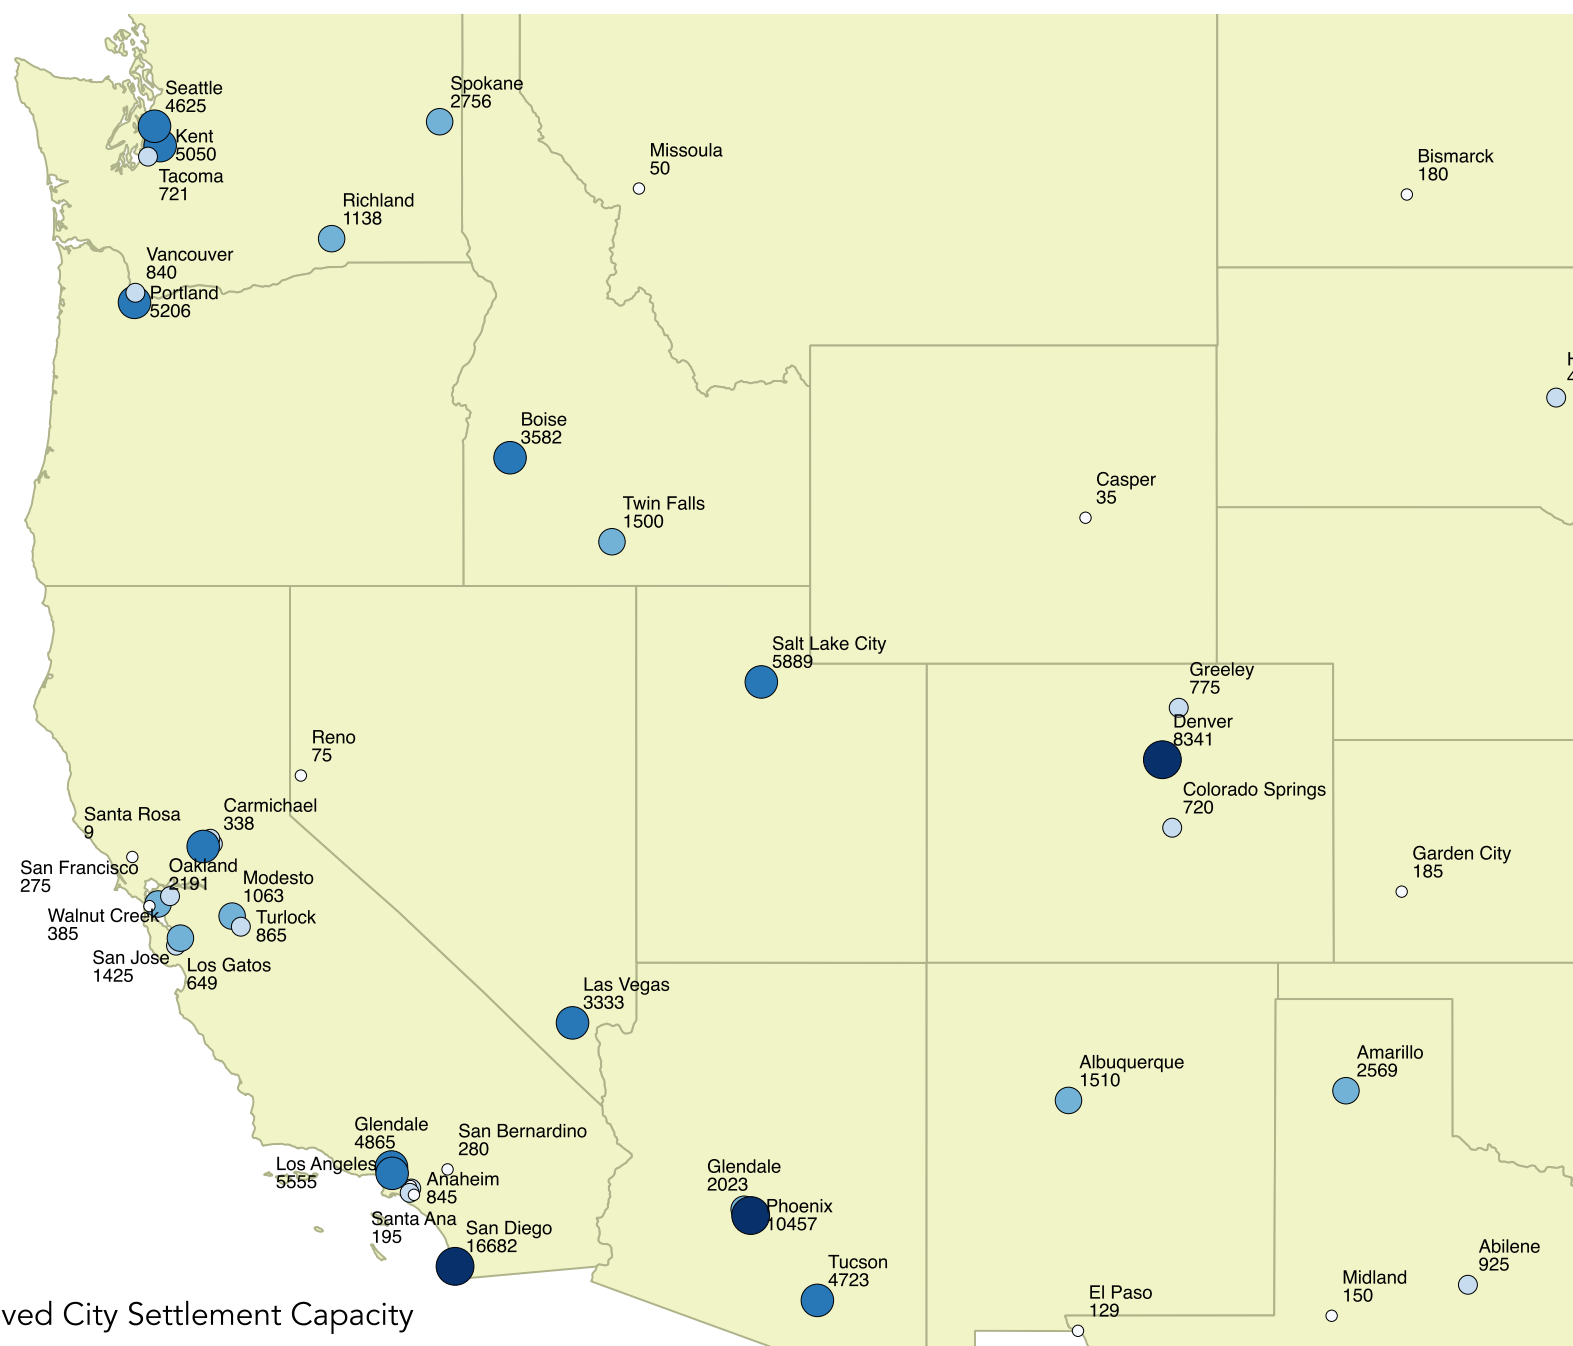

Northwest

Central California

Surrounding Los Angeles Area

Approved City Settlement Capacity

- 1 - 300
- 300 - 1000
- 1000 - 3000
- 3000 - 6000
- 6000 - 16682

Approved Settlement Capacity FY2012-2016 (West)