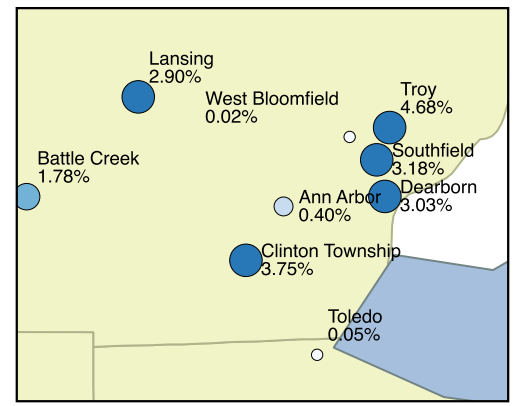

Cleveland - Cleveland Heights

Eastern Michigan

Surrounding Chicago Area

Surrounding Minneapolis Area

Kansas City, KS - Kansas City, MO

# Approved Settlement Capacity vs City Population FY2012-2016 (Southeast)

Percentage of City Population

- 0.01% - 0.25%
- 0.25% - 0.75%
- 0.75% - 2.0%
- 2.0% - 6.0%
- 6.0% - 60.98%