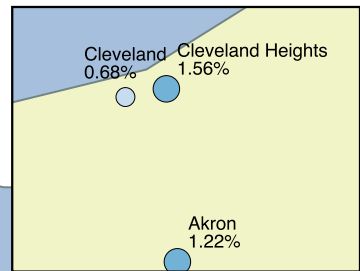

Cleveland - Cleveland Heights

Eastern Michigan

Surrounding Chicago Area

Surrounding Minneapolis Area

Kansas City, KS - Kansas City, MO

# Approved Settlement Capacity vs City Population FY2012-2016 (Southeast)

Percentage of City Population

- 0.01% - 0.25%
- 0.25% - 0.75%
- 0.75% - 2.0%
- 2.0% - 6.0%
- 6.0% - 60.98%