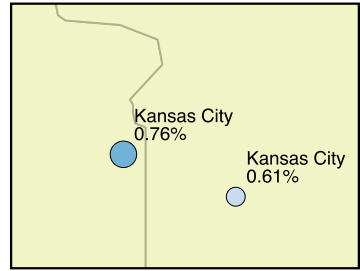

Cleveland - Cleveland Heights

Eastern Michigan

Surrounding Chicago Area

Surrounding Minneapolis Area

Kansas City, KS - Kansas City, MO

# Approved Settlement Capacity vs City Population FY2012-2016 (Southeast)

Percentage of City Population

- 0.01% - 0.25%
- 0.25% - 0.75%
- 0.75% - 2.0%
- 2.0% - 6.0%
- 6.0% - 60.98%