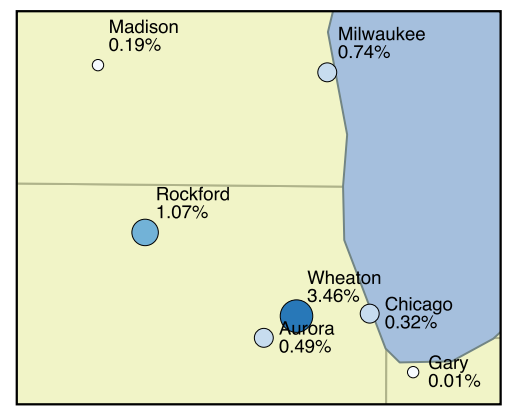

Cleveland - Cleveland Heights

Eastern Michigan

Surrounding Chicago Area

Surrounding Minneapolis Area

Kansas City, KS - Kansas City, MO

# Approved Settlement Capacity vs City Population FY2012-2016 (Southeast)

Percentage of City Population

- 0.01% - 0.25%
- 0.25% - 0.75%
- 0.75% - 2.0%
- 2.0% - 6.0%
- 6.0% - 60.98%