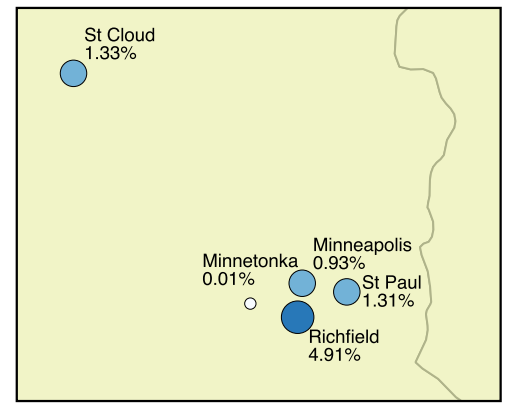

Cleveland - Cleveland Heights

Eastern Michigan

Surrounding Chicago Area

Surrounding Minneapolis Area

Kansas City, KS - Kansas City, MO

# Approved Settlement Capacity vs City Population FY2012-2016 (Southeast)

Percentage of City Population

- 0.01% - 0.25%
- 0.25% - 0.75%
- 0.75% - 2.0%
- 2.0% - 6.0%
- 6.0% - 60.98%